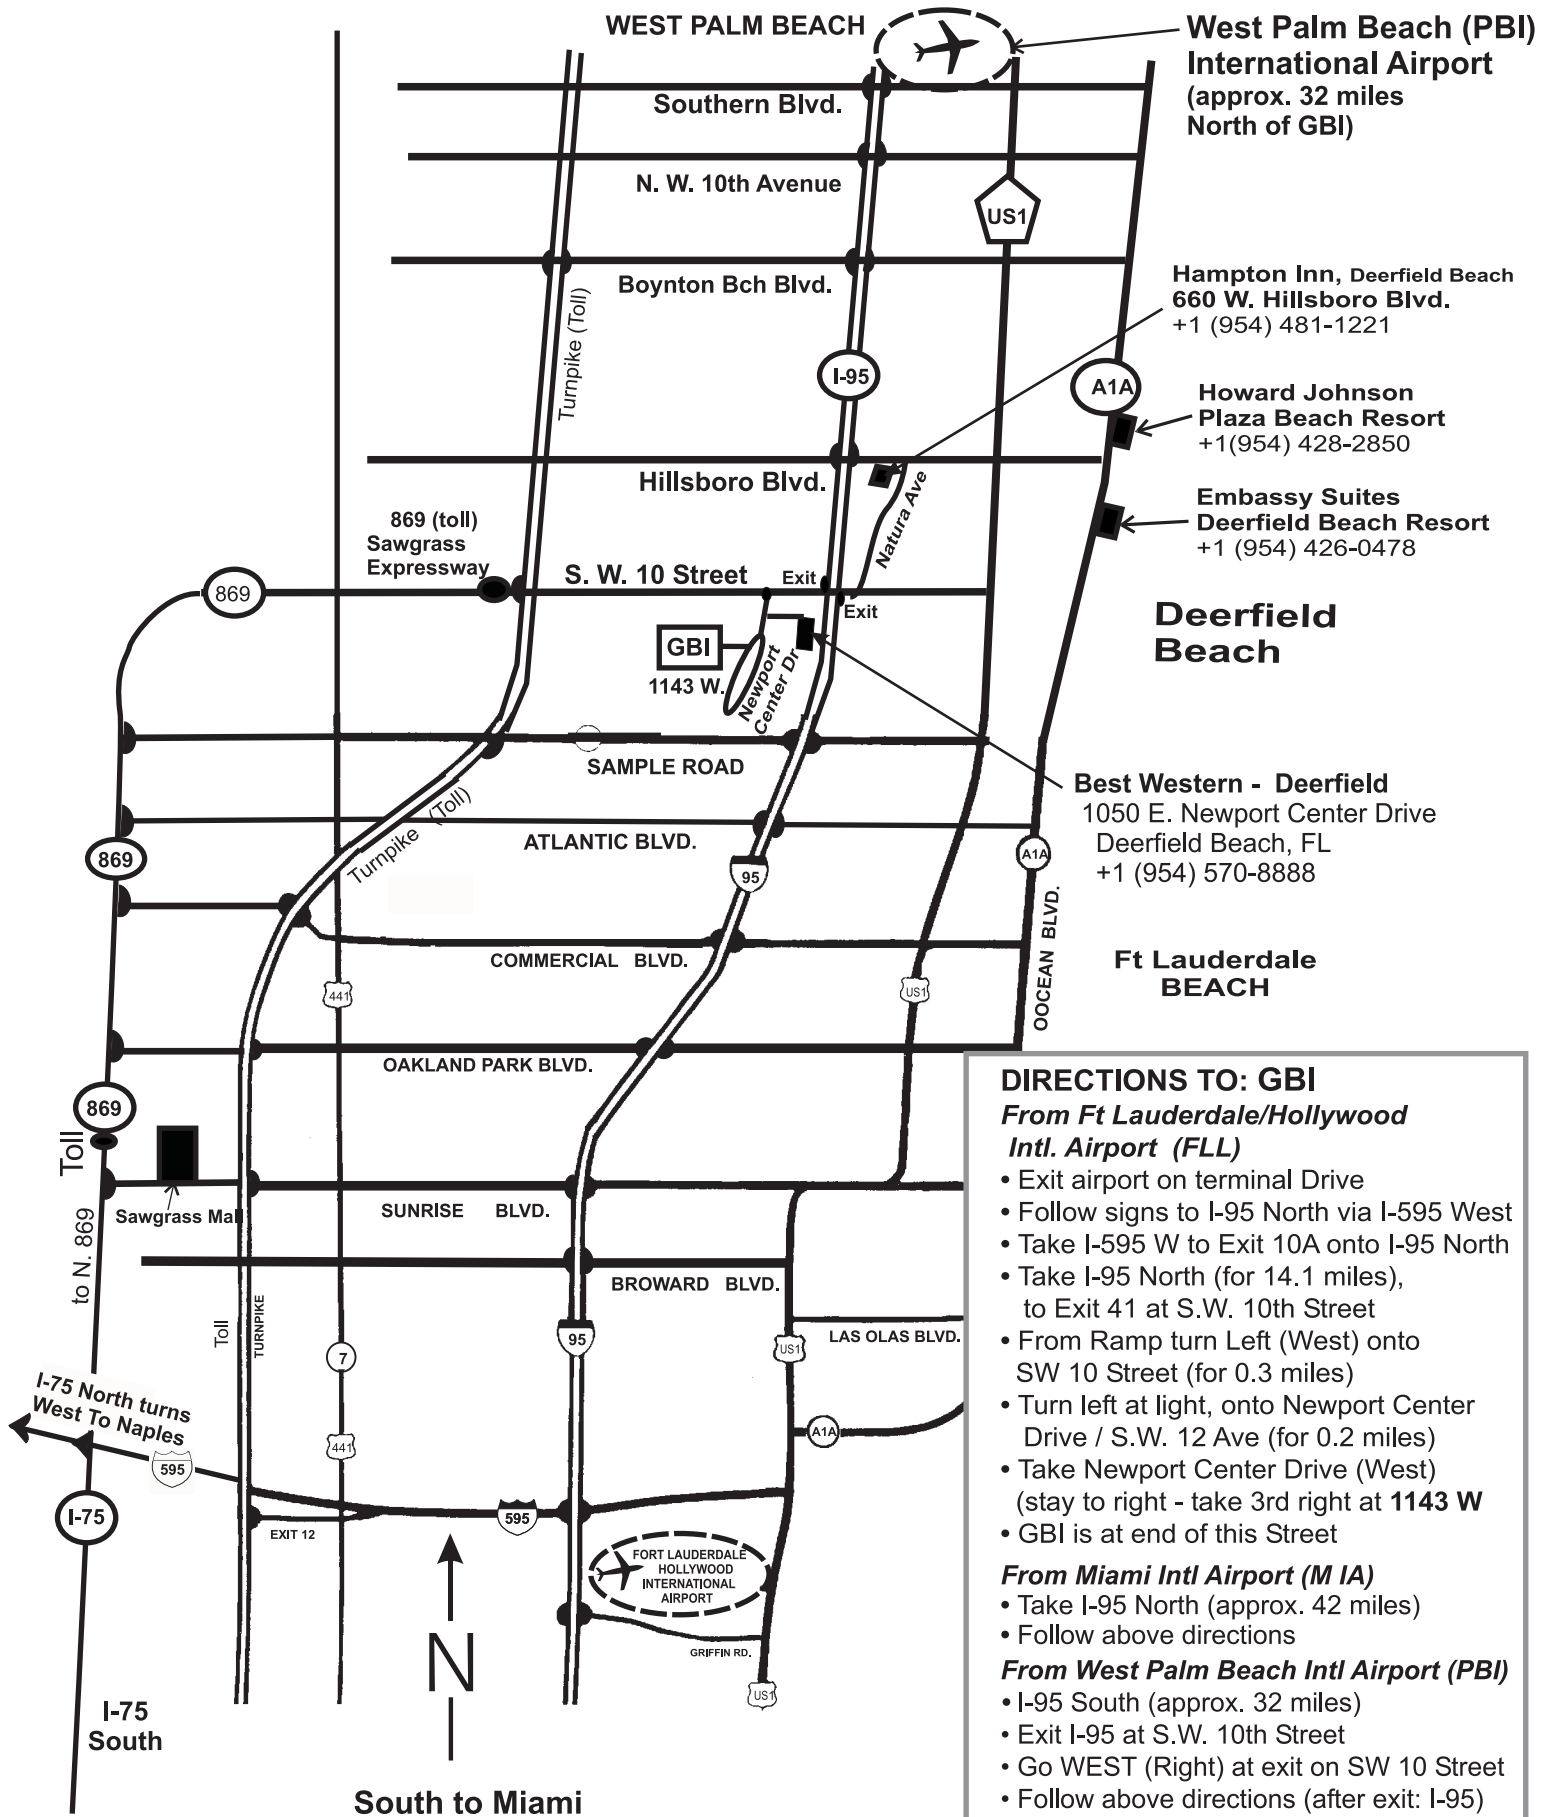

# MAP: GBI Data & Sorting Systems

1143 W. Newport Center Drive, Deerfield Beach, FL 33442  
 (954) 596-5000 • FAX (954) 596-5015

**DIRECTIONS TO: GBI**

**From Ft Lauderdale/Hollywood Intl. Airport (FLL)**

- Exit airport on terminal Drive
- Follow signs to I-95 North via I-595 West
- Take I-595 W to Exit 10A onto I-95 North
- Take I-95 North (for 14.1 miles), to Exit 41 at S.W. 10th Street
- From Ramp turn Left (West) onto SW 10 Street (for 0.3 miles)
- Turn left at light, onto Newport Center Drive / S.W. 12 Ave (for 0.2 miles)
- Take Newport Center Drive (West) (stay to right - take 3rd right at 1143 W)
- GBI is at end of this Street

**From Miami Intl. Airport (MIA)**

- Take I-95 North (approx. 42 miles)
- Follow above directions

**From West Palm Beach Intl. Airport (PBI)**

- I-95 South (approx. 32 miles)
- Exit I-95 at S.W. 10th Street
- Go WEST (Right) at exit on SW 10 Street
- Follow above directions (after exit: I-95)